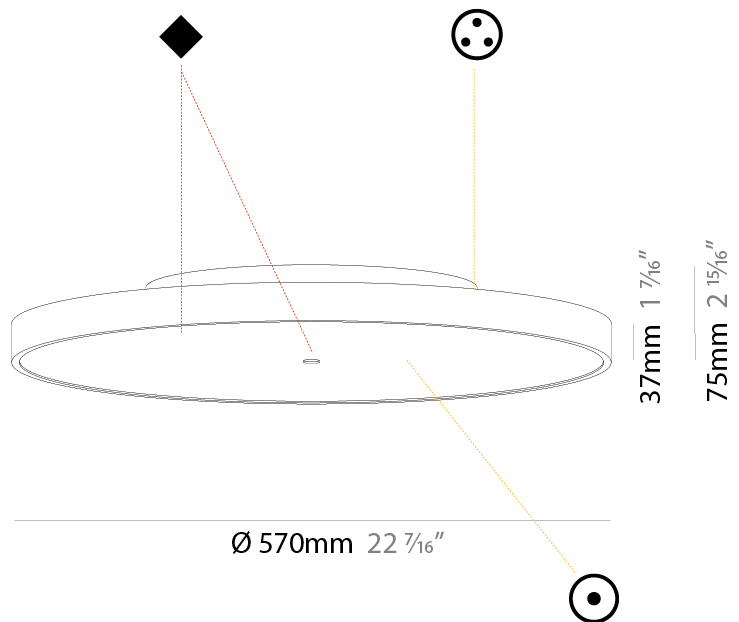

GENERAL

Series: Sign Diva
Subseries: Sign Diva
Brand: Prolicht
Division: Architectural
Mounting Type: Surface
Mounting Location: Ceiling
Subcategory: Ambient

PHYSICAL

Shape: Round
Diameter (mm): 570
Diameter (in): 22 7/16
Height (mm): 75
Height (in): 2 15/16
Light Distribution: Direct / Indirect
Weight (kg): 7.066
Weight (lbs): 15.578
Diffuser: Direct - PMMA - Opal/Micro-Prism/Sparkling Secret/Vintage Industrial with Shine Ring / Indirect - White/Yellow/Orange/Red/Blue/Green
Fixture Finish: SSR / BKV / CWI / CRY / HAB / UFT / ITA / RUA / FTG / MYG / LOD / PUS / FRO / FUP / KIA / POP / BLS / SPG / MEY / GOH / GUM / CHC / COM / ABZ / JAG / OBR / MOS / ROR
Fixture Material: Extruded Aluminum / Steel

ELECTRICAL

Lamp Type: LED (Zhaga Standard)
Input Wattage (W): 58.3
Total Output Wattage (W): 53
Dimming: Tri-Mode (Non-Dimming and Phase Dimming (120Vac only) and 0-10V Dimming)
Driver Included: Yes
Driver Location: Integrated
Driver Type: Constant Current - Universal
Driver Class: Class 2
Input Voltage (V): 120 - 277
Constant Current (MA): 350

LED

Color Temperature (°K): 3000 / 3500 / 4000
Max. Delivered Lumen (lm): 6170 / 6292 / 6420
CRI: >90 CRI
Lamp Life (hrs): 50000

OPTICAL

RATINGS AND CERTIFICATIONS

Certified By: Certified for North American Standards
IP rating: IP20