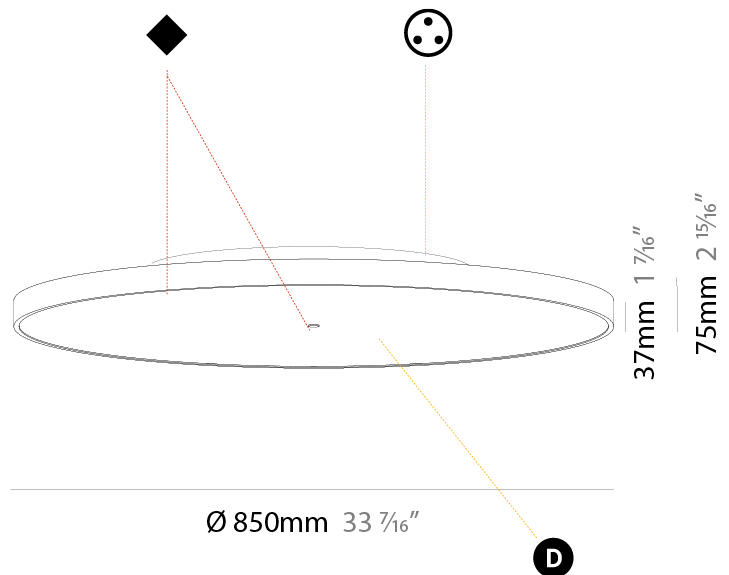

GENERAL

Series: Sign Diva
Subseries: Sign Diva
Brand: Prolicht
Division: Architectural
Mounting Type: Surface
Mounting Location: Ceiling
Subcategory: Ambient

PHYSICAL

Shape: Round
Diameter (mm): 850
Diameter (in): 33 ⁷/₁₆
Height (mm): 75
Height (in): 2 ¹⁵/₁₆
Light Distribution: Direct / Indirect
Weight (kg): 12.906
Weight (lbs): 28.453
Diffuser: Direct - PMMA - Opal/Micro-Prism/Sparkling Secret/Vintage Industrial with Shine Ring / Indirect - White/Yellow/Orange/Red/Blue/Green
Fixture Finish: SSR / BKV / CWI / CRY / HAB / UFT / ITA / RUA / FTG / MYG / LOD / PUS / FRO / FUP / KIA / POP / BLS / SPG / MEY / GOH / GUM / CHC / COM / ABZ / JAG / OBR / MOS / ROR
Fixture Material: Extruded Aluminum / Steel

ELECTRICAL

Lamp Type: LED (Zhaga Standard)
Input Wattage (W): 96.8
Total Output Wattage (W): 76.8
Dimming: Tri-Mode (Non-Dimming and Phase Dimming (120Vac only) and 0-10V Dimming)
Driver Included: Yes
Driver Location: Integrated
Driver Type: Constant Current - Universal
Driver Class: Class 2
Input Voltage (V): 120 - 277
Constant Current (MA): 600

LED

Color Temperature (°K): 3000 / 3500 / 4000
Max. Delivered Lumen (lm): 11160 / 11388 / 11620
CRI: >90 CRI
Lamp Life (hrs): 50000

OPTICAL

RATINGS AND CERTIFICATIONS

Certified By: Certified for North American Standards
IP rating: IP20

PROJECT
TYPE
SPECIFIER
QUANTITY
DATE