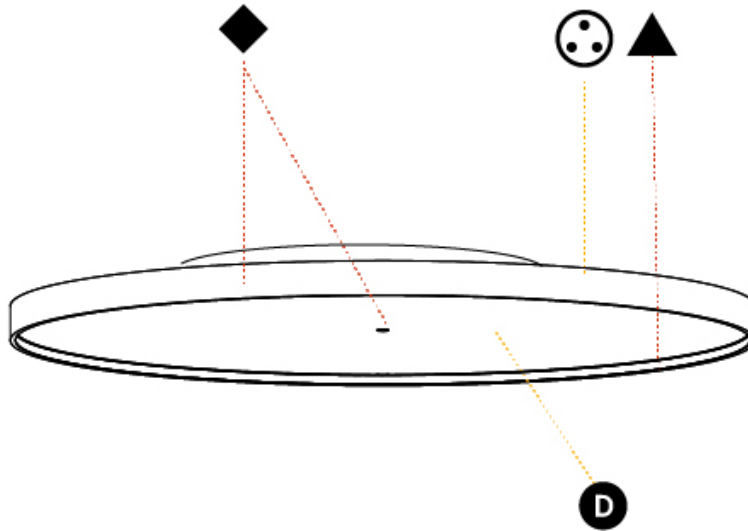

SIGN DIVA SURFACE

A3D089-

PROJECT	_____
TYPE	_____
SPECIFIER	_____
QUANTITY	_____
DATE	_____