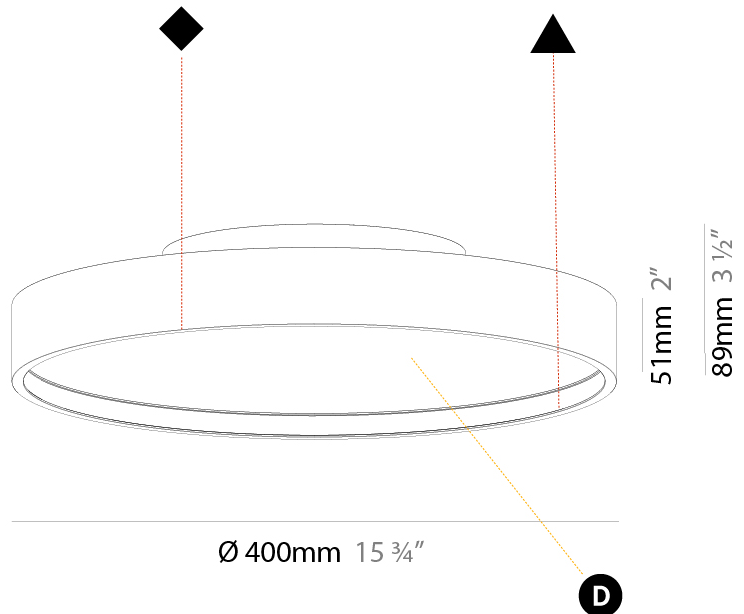

1. To build a product code in our configurator select the specify button on the base model # product page
2. To build a manual product code on this datasheet choose from the options listed below in blue font and add the suffix to the base model #

GENERAL

Series: Sign Diva
Subseries: Sign Diva Korona
Brand: Prolicht
Division: Architectural
Mounting Type: Surface
Mounting Location: Ceiling
Subcategory: Ambient

PHYSICAL

Shape: Round
Diameter (mm): 400
Diameter (in): 15 3/4
Height (mm): 89
Height (in): 3 1/2
Light Distribution: Direct
Weight (kg): 2.636
Weight (lbs): 5.811
Diffuser: [PMMA - Opal/Micro-Prism/Sparkling Secret/Vintage Industrial](#)
Fixture Finish: [SSR / BKV / CWI / CRY / HAB / UFT / ITA / RUA / FTG / MYG / LOD / PUS / FRO / FUP / KIA / POP / BLS / SPG / MEY / GOH / GUM / CHC / COM / ABZ / JAG / OBR / MOS / ROR](#)
Fixture Material: [Extruded Aluminum / Steel](#)

ELECTRICAL

Lamp Type: LED (Zhaga Standard)
Input Wattage (W): 19.8
Total Output Wattage (W): 16
Dimming: [Tri-Mode (Non-Dimming and Phase Dimming (120Vac only) and 0-10V Dimming)](#)
Driver Included: Yes
Driver Location: Integrated
Driver Type: Constant Current - Universal
Driver Class: Class 2
Input Voltage (V): 120 - 277
Constant Current (MA): 500

LED

Color Temperature (°K): [3000 / 3500 / 4000](#)
Max. Delivered Lumen (lm): 2260 / 2293 / 2340
CRI: >90 CRI
Lamp Life (hrs): 50000

OPTICAL

RATINGS AND CERTIFICATIONS

Certified By: Certified for North American Standards
IP rating: IP20