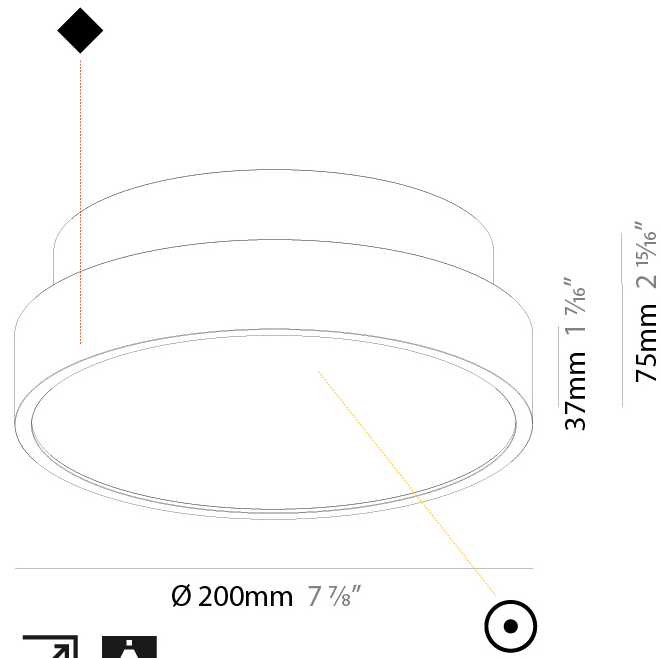

GENERAL

Series: Sign Diva
Subseries: Sign Diva
Brand: Prolicht
Division: Architectural
Mounting Type: Surface
Mounting Location: Ceiling
Subcategory: Ambient

PHYSICAL

Shape: Round
Diameter (mm): 200
Diameter (in): 7 7/8
Height (mm): 75
Height (in): 2 15/16
Light Distribution: Direct
Weight (kg): 1.122
Weight (lbs): 2.474

Diffuser: PMMA - Opal/Micro-Prism/Sparkling Secret/Vintage Industrial with Shine Ring

Fixture Finish: SSR / BKV / CWI / CRY / HAB / UFT / ITA / RUA / FTG / MYG / LOD / PUS / FRO / FUP / KIA / POP / BLS / SPG / MEY / GOH / GUM / CHC / COM / ABZ / JAG / OBR / MOS / ROR

Fixture Material: Extruded Aluminum / Steel

ELECTRICAL

Lamp Type: LED (Zhaga Standard)
Input Wattage (W): 12.1
Total Output Wattage (W): 11
Dimming: Tri-Mode (Non-Dimming and Phase Dimming (120Vac only) and 0-10V Dimming)
Driver Included: Yes
Driver Location: Integrated
Driver Type: Constant Current - Universal
Driver Class: Class 2
Input Voltage (V): 120 - 277
Constant Current (MA): 350

LED

Color Temperature (°K): 3000 / 3500 / 4000
Max. Delivered Lumen (lm): 1040 / 1058 / 1080
CRI: >90 CRI
Lamp Life (hrs): 50000

OPTICAL

RATINGS AND CERTIFICATIONS

Certified By: Certified for North American Standards
IP rating: IP20

PROJECT
TYPE
SPECIFIER
QUANTITY
DATE