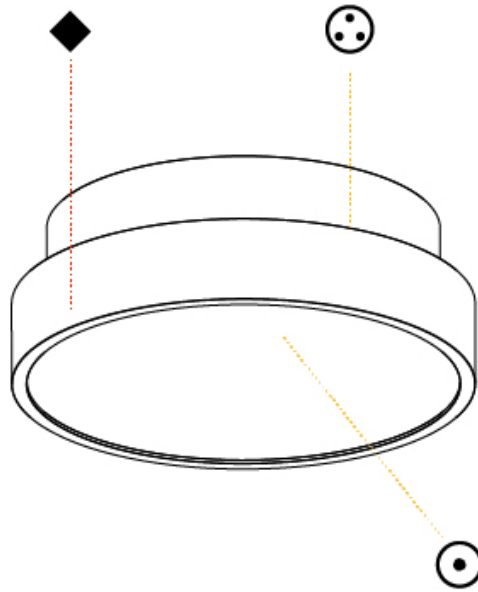

SIGN DIVA SURFACE

A3D090-

PROJECT

TYPE

SPECIFIER

QUANTITY

DATE