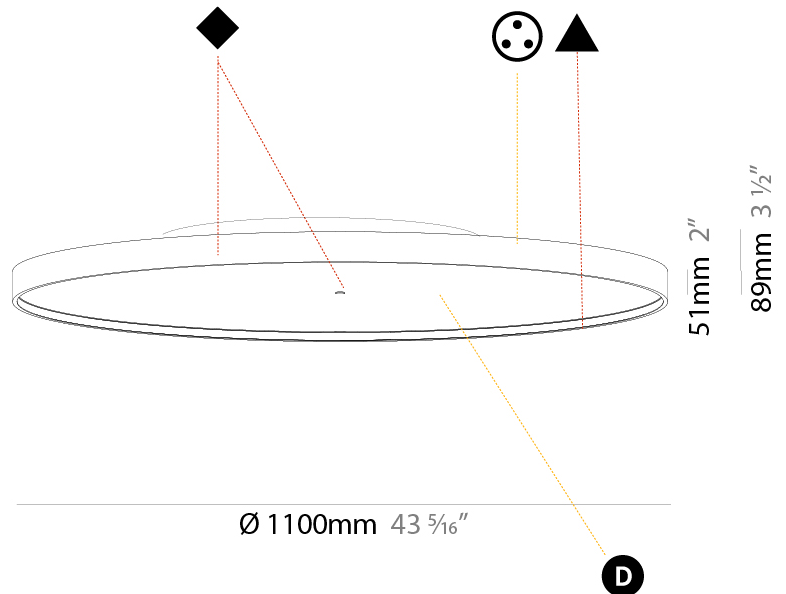

GENERAL

Series: Sign Diva
Subseries: Sign Diva Korona
Brand: Prolicht
Division: Architectural
Mounting Type: Surface
Mounting Location: Ceiling
Subcategory: Ambient

PHYSICAL

Shape: Round
Diameter (mm): 1100
Diameter (in): 43 ⁵/₁₆
Height (mm): 89
Height (in): 3 ¹/₂
Light Distribution: Direct / Indirect
Weight (kg): 18.901
Weight (lbs): 41.67
Diffuser: Direct - PMMA - Opal/Micro-Prism/Sparkling Secret/Vintage Industrial / Indirect - White/Yellow/Orange/Red/Blue/Green
Fixture Finish: SSR / BKV / CWI / CRY / HAB / UFT / ITA / RUA / FTG / MYG / LOD / PUS / FRO / FUP / KIA / POP / BLS / SPG / MEY / GOH / GUM / CHC / COM / ABZ / JAG / OBR / MOS / ROR
Fixture Material: Extruded Aluminum / Steel

ELECTRICAL

Lamp Type: LED (Zhaga Standard)
Input Wattage (W): 169.4
Total Output Wattage (W): 134
Dimming: Tri-Mode (Non-Dimming and Phase Dimming (120Vac only) and 0-10V Dimming)
Driver Included: Yes
Driver Location: Integrated
Driver Type: Constant Current - Universal
Driver Class: Class 2
Input Voltage (V): 120 - 277
Constant Current (MA): 600

LED

Color Temperature (°K): 3000 / 3500 / 4000
Max. Delivered Lumen (lm): 19520 / 19933 / 20340
CRI: >90 CRI
Lamp Life (hrs): 50000

OPTICAL

RATINGS AND CERTIFICATIONS

Certified By: Certified for North American Standards
IP rating: IP20

PROJECT
TYPE
SPECIFIER
QUANTITY
DATE