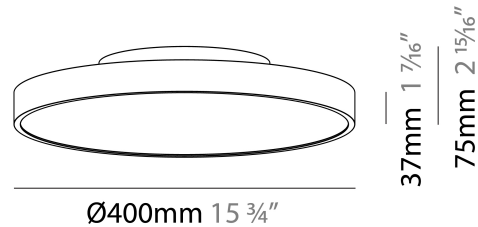

GENERAL

Series: Sign Diva
Subseries: Sign Diva
Brand: Prolicht
Division: Architectural
Mounting Type: Surface
Mounting Location: Ceiling
Subcategory: Ambient

PHYSICAL

Shape: Round
Diameter (mm): 400
Diameter (in): 15 ³/₄
Height (mm): 75
Height (in): 2 ¹⁵/₁₆
Light Distribution: Direct / Indirect
Weight (kg): 2.302
Weight (lbs): 5.075
Diffuser: Direct - PMMA - Opal/Micro-Prism/Sparkling Secret/Vintage Industrial with Shine Ring / Indirect - White/Yellow/Orange/Red/Blue/Green
Fixture Finish: SSR / BKV / CWI / CRY / HAB / UFT / ITA / RUA / FTG / MYG / LOD / PUS / FRO / FUP / KIA / POP / BLS / SPG / MEY / GOH / GUM / CHC / COM / ABZ / JAG / OBR / MOS / ROR
Fixture Material: Extruded Aluminum / Steel

ELECTRICAL

Lamp Type: LED (Zhaga Standard)
Input Wattage (W): 19.8
Total Output Wattage (W): 16
Dimming: Tri-Mode (Non-Dimming and Phase Dimming (120Vac only) and 0-10V Dimming)
Driver Included: Yes
Driver Location: Integrated
Driver Type: Constant Current - Universal
Driver Class: Class 2
Input Voltage (V): 120 - 277
Constant Current (MA): 500

LED

Color Temperature (°K): 3000 / 3500 / 4000
Max. Delivered Lumen (lm): 2280 / 2313 / 2360
CRI: >90 CRI
Lamp Life (hrs): 50000

OPTICAL

RATINGS AND CERTIFICATIONS

Certified By: Certified for North American Standards
IP rating: IP20