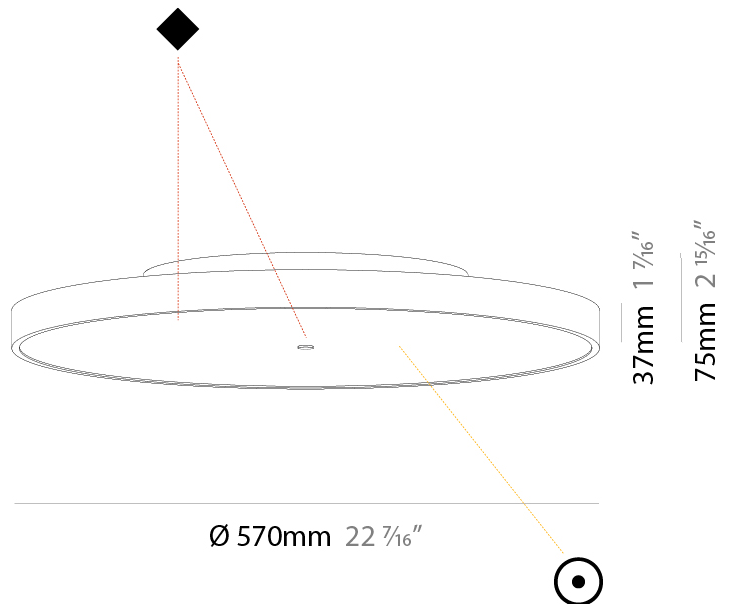

GENERAL

Series: Sign Diva
Subseries: Sign Diva
Brand: Prolicht
Division: Architectural
Mounting Type: Surface
Mounting Location: Ceiling
Subcategory: Ambient

PHYSICAL

Shape: Round
Diameter (mm): 570
Diameter (in): 22 ⁷/₁₆"
Height (mm): 75
Height (in): 2 ¹⁵/₁₆"
Light Distribution: Direct
Weight (kg): 7.072
Weight (lbs): 15.591
Diffuser: PMMA - Opal/Micro-Prism/Sparkling Secret/Vintage Industrial with Shine Ring
Fixture Finish: SSR / BKV / CWI / CRY / HAB / UFT / ITA / RUA / FTG / MYG / LOD / PUS / FRO / FUP / KIA / POP / BLS / SPG / MEY / GOH / GUM / CHC / COM / ABZ / JAG / OBR / MOS / ROR
Fixture Material: Extruded Aluminum / Steel

ELECTRICAL

Lamp Type: LED (Zhaga Standard)
Input Wattage (W): 58.3
Total Output Wattage (W): 53
Dimming: Tri-Mode (Non-Dimming and Phase Dimming (120Vac only) and 0-10V Dimming)
Driver Included: Yes
Driver Location: Integrated
Driver Type: Constant Current - Universal
Driver Class: Class 2
Input Voltage (V): 120 - 277
Constant Current (MA): 350

LED

Color Temperature (°K): 3000 / 3500 / 4000
Max. Delivered Lumen (lm): 6120 / 6233 / 6360
CRI: >90 CRI
Lamp Life (hrs): 50000

OPTICAL

RATINGS AND CERTIFICATIONS

Certified By: Certified for North American Standards
IP rating: IP20