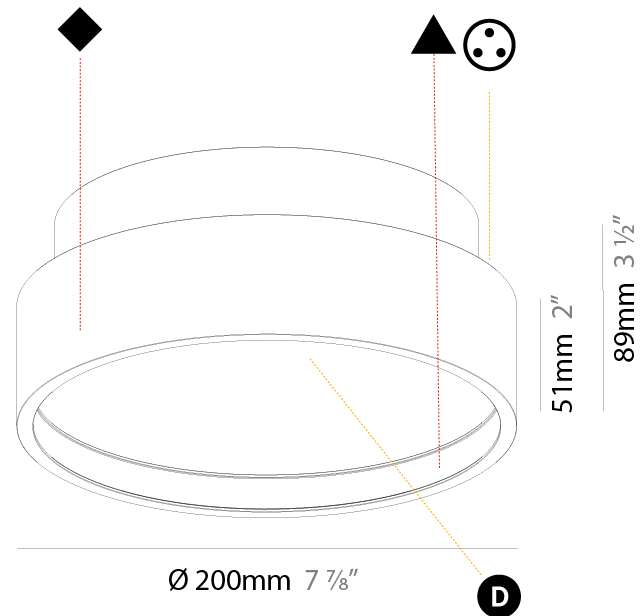

GENERAL

Series: Sign Diva
Subseries: Sign Diva Korona
Brand: Prolicht
Division: Architectural
Mounting Type: Surface
Mounting Location: Ceiling
Subcategory: Ambient

PHYSICAL

Shape: Round
Diameter (mm): 200
Diameter (in): 7 7/8
Height (mm): 89
Height (in): 3 1/2
Light Distribution: Direct / Indirect
Weight (kg): 1.261
Weight (lbs): 2.78
Diffuser: [Direct - PMMA - Opal/Micro-Prism/Sparkling Secret/Vintage Industrial / Indirect - White/Yellow/Orange/Red/Blue/Green](#)
Fixture Finish: [SSR / BKV / CWI / CRY / HAB / UFT / ITA / RUA / FTG / MYG / LOD / PUS / FRO / FUP / KIA / POP / BLS / SPG / MEY / GOH / GUM / CHC / COM / ABZ / JAG / OBR / MOS / ROR](#)
Fixture Material: Extruded Aluminum / Steel

ELECTRICAL

Lamp Type: LED (Zhaga Standard)
Input Wattage (W): 12.1
Total Output Wattage (W): 11
Dimming: [Tri-Mode (Non-Dimming and Phase Dimming (120Vac only) and 0-10V Dimming)](#)
Driver Included: Yes
Driver Location: Integrated
Driver Type: Constant Current - Universal
Driver Class: Class 2
Input Voltage (V): 120 - 277
Constant Current (MA): 350

LED

Color Temperature (°K): [3000 / 3500 / 4000](#)
Max. Delivered Lumen (lm): [1100 / 1117 / 1140](#)
CRI: >90 CRI
Lamp Life (hrs): 50000

OPTICAL

RATINGS AND CERTIFICATIONS

Certified By: Certified for North American Standards
IP rating: IP20

PROJECT
TYPE
SPECIFIER
QUANTITY
DATE